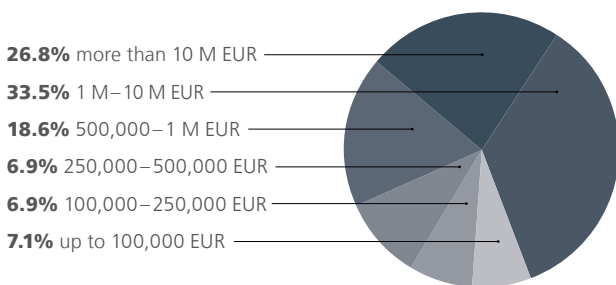

Will you be one of them?

ITB BUYERS CIRCLE MEMBERS ...

... come from all over the world to exchange ideas and close deals with exhibitors.

... are experienced buyers with a high level of decision-making authority and budget control.

... generate the following amount of business at ITB Berlin:

Source: Gelzus Messe-Marktforschung GmbH 2016

THE NUMBER OF BUYERS IS LIMITED – THE SERVICE ISN'T.

As a member of ITB Buyers Circle, you can expect a lot from us – or maybe even a bit more. Take advantage of the multitude of exclusive, free service offers which leave no wish unfulfilled and optimize your trade show visit.